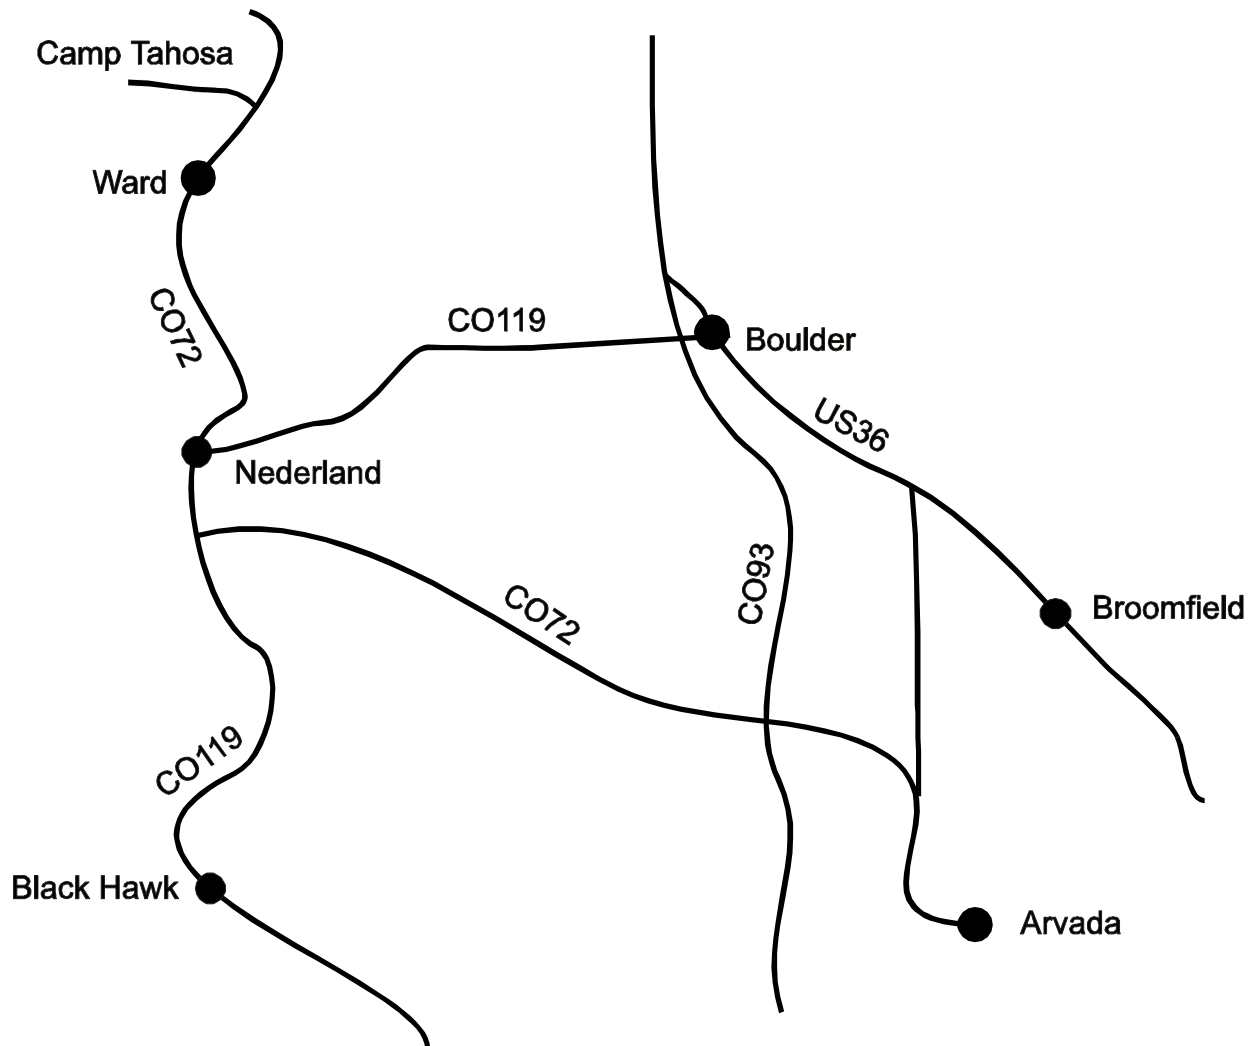

CAMP TAHOSA

Proceed to Boulder on CO highway 93 or US highway 36.

CO highway 93 becomes Broadway in Boulder.

US highway 36 becomes 28th in Boulder.

Turn left (West) onto Canyon Blvd.

Canyon Blvd. becomes CO highway 119 outside of Boulder.

From Broadway and Canyon, go West for 16 miles to Nederland.

In Nederland, turn right (North) onto CO highway 72.

Go North for 14.1 miles and turn left (West) into Camp Tahosa.

WGS84 UTM 13T 0458153 East, 4439606 North.

WGS84 105° 29' 27.6" West, 40° 06' 20.6" North.