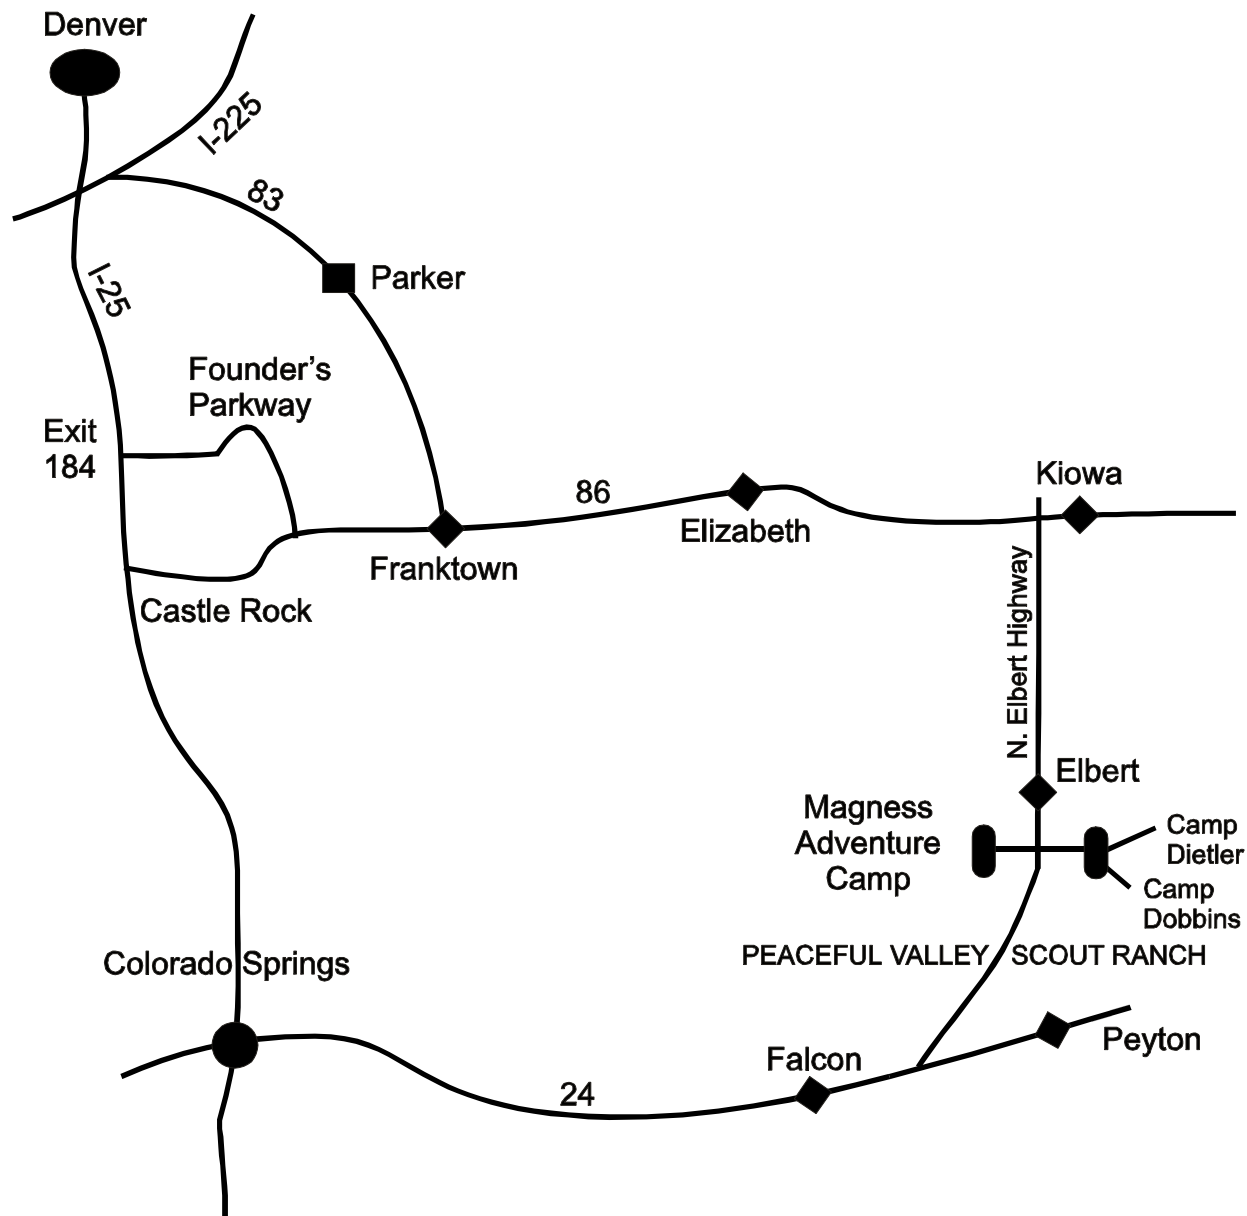

CAMP DIETLER

Take I-25 south to Exit 184 (Founder's Parkway near Castle Rock).
Turn left at stop sign to Founders Parkway.
Take Founders Parkway to traffic light (Highway 86 intersection).
Turn left at stop light onto Highway 86.
Take Highway 86 through Franktown and traffic signal at Parker Road.
Continue on Highway 86 through Elizabeth.
Continue on Highway 86 until you come to Elbert Highway on your right (just before the town of Kiowa).
Turn on Elbert Highway and continue through the town of Elbert.
Turn left (East) into Peaceful Valley Scout Ranch at the second entrance.
WGS84 UTM 13S 0539872 East, 4337278 North.
WGS84 104° 32' 18.0" West, 39° 11' 01.8" North.